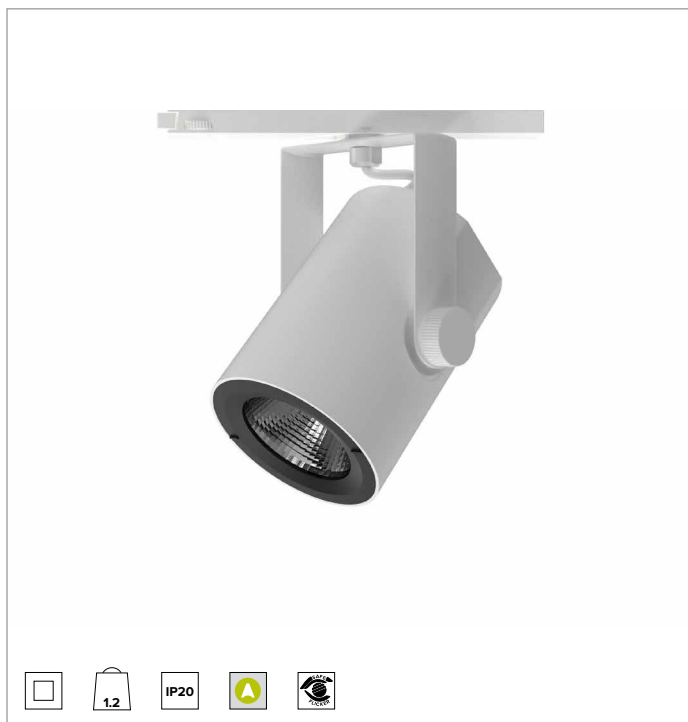

### Professional adjustable LED projector

	4000K	H(m)	D(m)	Emax(lx)
	Ra90		45°	
Fixture Power	41W	1	0.84	7782
Source Flux	5119lm	2	1.67	1946
Fixture Flux	4448lm	3	2.51	865
Efficacy	107lm/W	4	3.35	486
TS834	Imax=1528cd/klm	Imax	7822cd	5
			4.18	311

**Colour and finish:** Plaster white

**Dimensions:** 115

**Weight:** 1.2Kg

**Degree of protection:** IP20