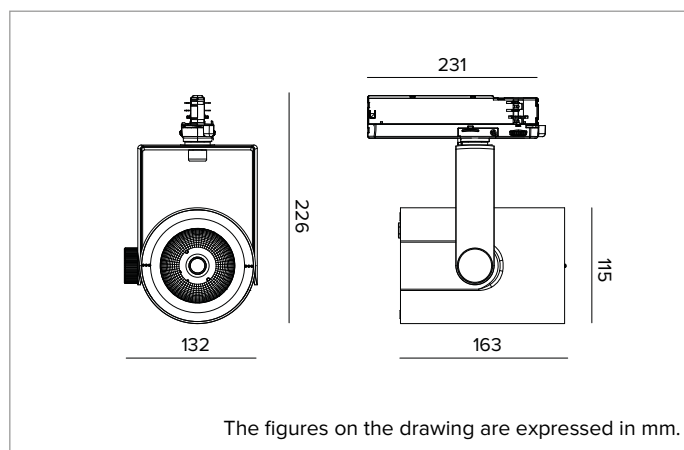

SOURCE

High efficiency Chip on Board LED Ra90. Ra97 on request.

Energy efficiency class: E

Nominal power: 36W

Nominal flux: 5119lm

Colour rendering index: 90

Rf: 90

Rg: 98

CCT nominal: 4000K

Lifetime (L80/B10): >50000h tq +25°C

ILLUMINOTECHNICAL CHARACTERISTICS

Reflector with ellipsoidal facets in reflective anodised aluminium. Interchangeable reflectors available as accessories.

Optic: REFLECTOR

Beam angles: MWFL

Optical efficiency: 87%

Fixture flux: 4448lm

Luminous efficacy: 107lm/W

Photobiological safety: Compliant with RG1 low risk group

MECHANICAL CHARACTERISTICS

Painted die-cast aluminium body. Black painted polycarbonate front ring. Adjustable from 0° to -90° on the vertical plane and 359° on the horizontal plane. Mechanical beam locking system on the vertical plane and friction beam locking system on the horizontal plane. The centre of gravity always remains in axis with the track regardless of the aiming.

Colour and finish: Plaster white

Dimensions: 115

Weight: 1.2Kg

Degree of protection: IP20

ELECTRICAL CHARACTERISTICS

CASAMBI electronic driver integrated into the track adapter.

Fixture Power: 41W

Power supply: 220-240Vac 50/60Hz

Insulation Class: CLASS 2

Type of driver / Control: CASAMBI

Driver included: YES

Class F: YES

SAFE FLICKER: PstLM=<1 and SVM=<0.4 (IEC TR 61547-1 and IEC TR 63158), to ensure a more comfortable and safe light

Ambient temperature: 0°C / +25°C

INSTALLATION

Electrified track mounting. Optical accessories that can be installed with a support ring are available.

NOTES

Commissioning of the control system via free APP; the intervention of a specialist technician can be quoted on request.

WARRANTY

5 years.

WARNING

Luminaire designed for disposal/recycling at end-of-life. Replaceable (LED only) light source by a professional. Replaceable control gear by a professional.

Due to the technological evolution of the electronic components, the data provided may be updated, and as such, confirmation must be requested during the order process.

Luminous flux and power supply have +/-10% tolerances with respect to the indicated value. tq +25°C (CIE 121).

We reserve the right to make technical changes.

Targetti Sankey S.r.l.
Via Pratese, 164
50145 Firenze - Italy
Tel: +39 055 37911
targetti.com
targetti@targetti.com

CCIAA Firenze
Share Capital:
€ 500.000,00
VAT N. (IT):
01537660480
R.E.A.: FI-275656

TARGETTI